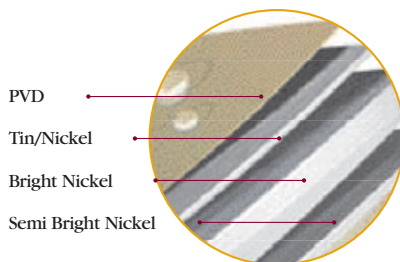

Traditional Deadbolt  
8031.003

Contemporary Deadbolt  
8244.055

Tahoe Deadbolt  
8213.112

Squared Deadbolt  
8254.056

Soho Deadbolt  
8285.056

Arched Deadbolt  
8237.112

Arched Deadbolt  
8252.003

## TRUE LIFETIME FINISHES

The Baldwin Lifetime Finish uses a sophisticated formulation of layered nickel alloys to create crisp detailing, brilliantly pure color, and outstanding resistance to corrosion—particularly in salt air environments.

- Guaranteed beautiful for 100 years
- Made with patent-protected PVD technology that interrupts the aging process
- 89% thicker finish than nearest competitor

*The Baldwin Lifetime finish is 89% thicker than the nearest competitor.*