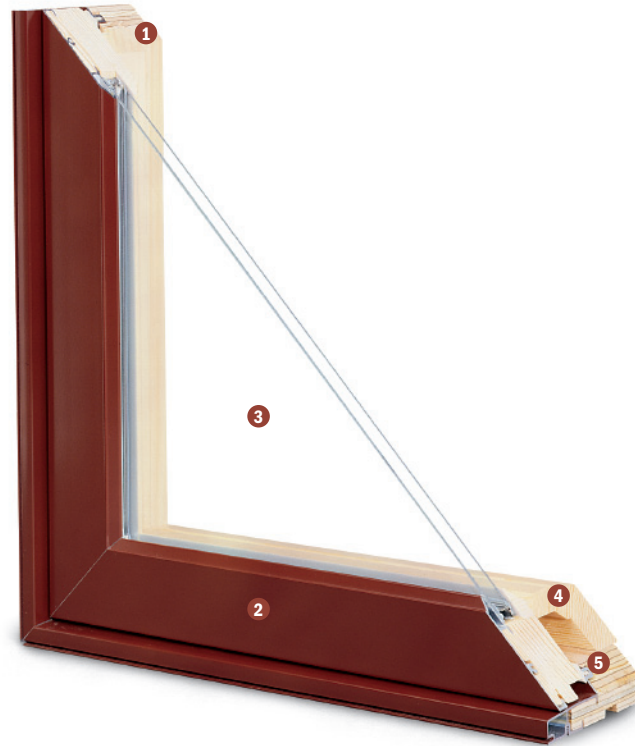

# Eagle Axiom® Casement Windows

## Glazing

**3** High-Performance™ Low-E4® glass with a low-conductance spacer. Triple insulated glass, tinted, clear IG,

high-altitude glass and other special glazing options are available.

**4** Glass is fixed in place from the interior with wood stops that can be removed for easy reglazing if necessary. Glass stops available in colonial and contemporary profiles.

## Weather Strip

**5** A continuous perimeter bulb weather strip around the frame allows for proper seal at corners.

A secondary bulb weather strip is applied on three sides of the sash. Available in white or optional black.

## Hardware

Equipped with a stainless steel gear operator, concealed hinges and hinge track. Radius units use stainless steel piano hinges.

Concealed sash locks (multi-point on units over 3' high) provide a positive lock by operating one convenient lever.